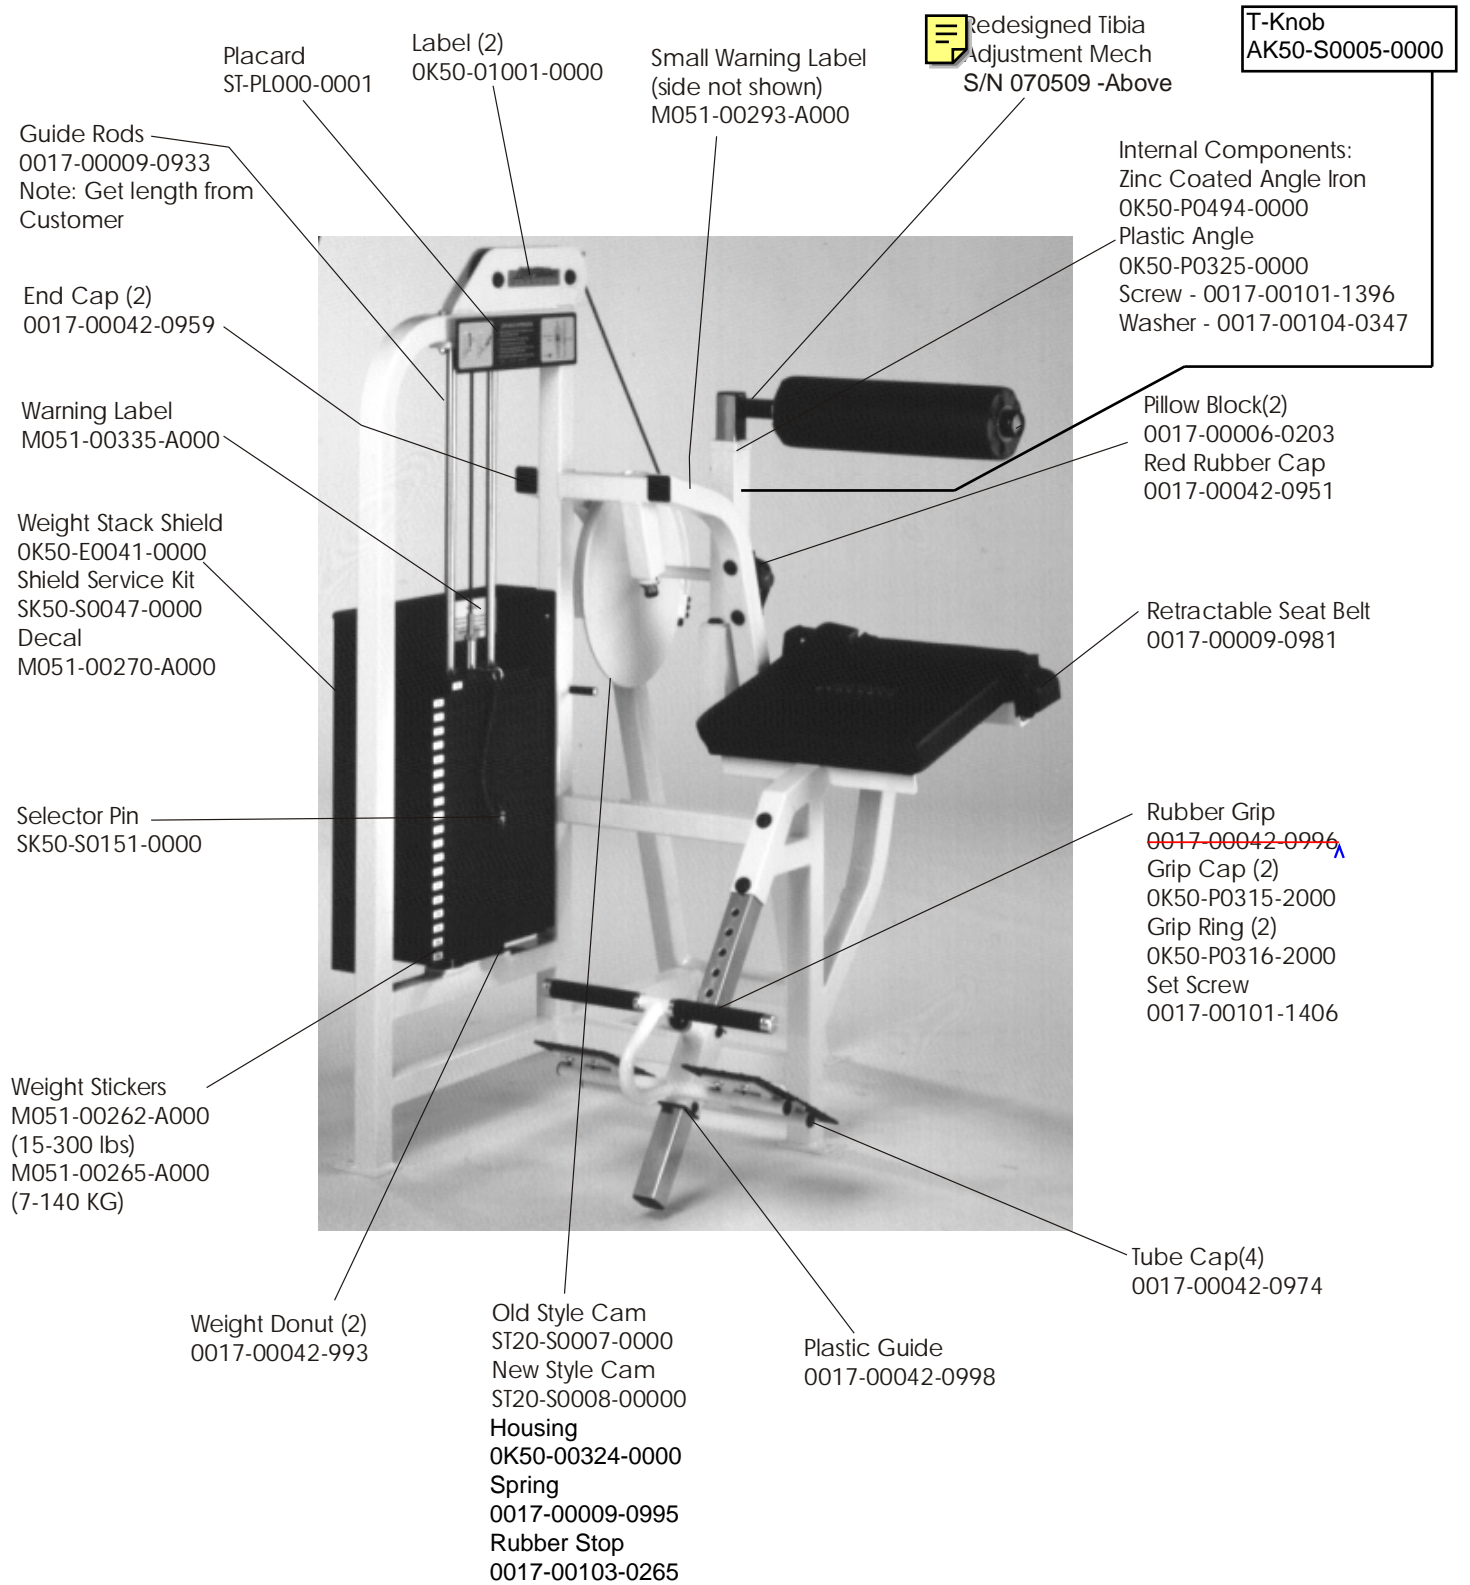

# STRENGTH 9000 SERIES TRAINING EQUIPMENT

## ST20/25 Low Back Extension